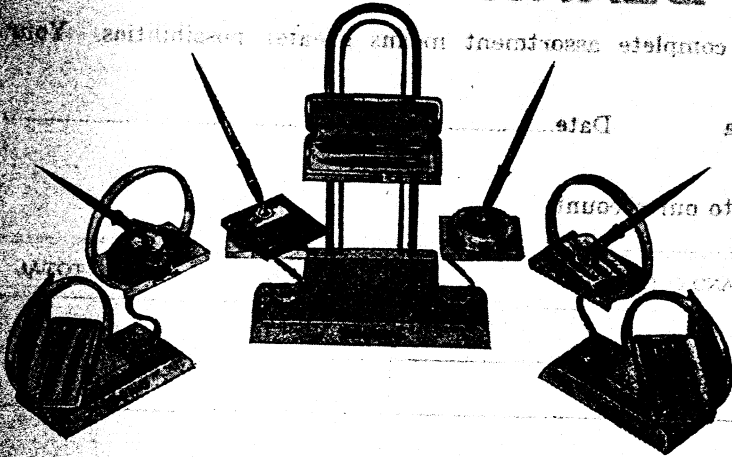

Sheaffer's New, Attractive LUCITE Display

Here's the RIGHT way to keep a permanent display of pens, pencils, erasers and desk sets. Modern LUCITE picks up light from all directions. Get it FREE with the following set assortment. Desk sets included are the most popular numbers.

( ) Send us LUCITE DISPLAY DEAL No. 7200D

1 Dozen "F" Line Desk Sets with Lifetime Pens—List $16.00. $6.00 each, Net

2-F108	1-F108	1-F218
1-F118	1-F188	1-F228
1-F018	1-F198	1-F238
1-F138	1-F208	

1 Complete Set LUCITE Displays

FREE

PEN-SKRIP PRICE LIST

	Per Doz.	Case	Wt.	Price
2 Oz. (All Colors)	2.00	3 Dozen	16½ lbs.	.15
4 Oz. (All Colors)	3.25	2 Dozen	17½ lbs.	.25
Half Pint (All Colors)	6.00	½ Dozen	13½ lbs.	.50
Pint (Perm. Blue, Black, Blue-Black, Wash. Blue, Black)	9.00	½ Dozen	13½ lbs.	.75
Pint (Perm. Red, Wash. Green and Purple)	10.80	½ Dozen	13½ lbs.	.90
Quart (Perm. Blue, Black, Blue-Black, Wash. Blue, Black)	15.00	¼ Dozen	23 lbs.	1.25
Quart (Perm. Red, Wash. Green and Purple)	18.00	¼ Dozen	23 lbs.	1.50
Gallon (Perm. Blue, Black, Blue-Black, Wash. Blue and Black)	4.80 Gal.	1 Jug	13½ lbs.	4.80 Gal.
6 Gallon Lot	4.50 Gal.	6 Jugs	85 lbs.	4.50 Gal.
Gallon (Perm. Red, Wash. Green and Purple)	5.50 Gal.	1 Jug	13½ lbs.	5.50 Gal.
6 Gallon Lot	5.00 Gal.	6 Jugs	85 lbs.	5.00 Gal.

YOU'LL PROFIT WITH SHEAFFER'S PENCIL ERASERS—CHECK YOUR STOCK

Following discounts prevail from 10c tube list (3 erasers in each tube)

Up to 3 gross	40%
3 gross to 9 gross	40-50%
9 gross to 15 gross	40-100%
15 gross or more	50%

Erasers, when purchased with Sheaffer Leads, will carry the same discount as the Sheaffer Leads.

SEND US ( ) GROSS ERASERS

SHEAFFER LEAD DISCOUNTS

Less than 12 dozen	40%
1 Gross to 5 Gross	50%
5 Gross or more	50-100%

Send us ( ) dozen Fineline Leads

Send us ( ) dozen Regular Leads

NEW LOW PRICES ON ADHESIVES

To help you get the school opening and winter trade on adhesives, SKRIP-GRIP Liquid Paste and Mucilage now appear in 10c sizes. Such prices and such wonderful merchandise cannot fail to attract new business to your store. Feature them with good display and watch your sales increase!

10c SELLERS

	No.	Per Gross List
Sheaffer School Paste	No. 35	$15.00
Sheaffer Skrip-Grip Liquid Paste	No. 33	16.00
Sheaffer Skrip-Grip Mucilage	No. 21	16.00

15c SELLERS

	No.	Per Dozen List
Sheaffer Para-Lastik	No. 27	2.00

25c SELLERS

Sheaffer Skrip-Grip Liquid Paste	No. 43	$3.25
Sheaffer Skrip-Grip Mucilage	No. 41	3.25
Sheaffer Para-Lastik	No. 47	3.25

35c SELLERS

Sheaffer Skrip-Grip Liquid Paste	No. 63	$4.85
Sheaffer Skrip-Grip Mucilage	No. 61	4.85

PINTS

Sheaffer Skrip-Grip Liquid Paste	No. 73	$10.20
Sheaffer Skrip-Grip Mucilage	No. 71	10.20
Sheaffer Para-Lastik	No. 77	10.20

Suggested SKRIP Assortment

Order this assortment and have a well-rounded stock—Get the HIGHEST DISCOUNT and the FULL FREIGHT ALLOWANCE!

SEND US—